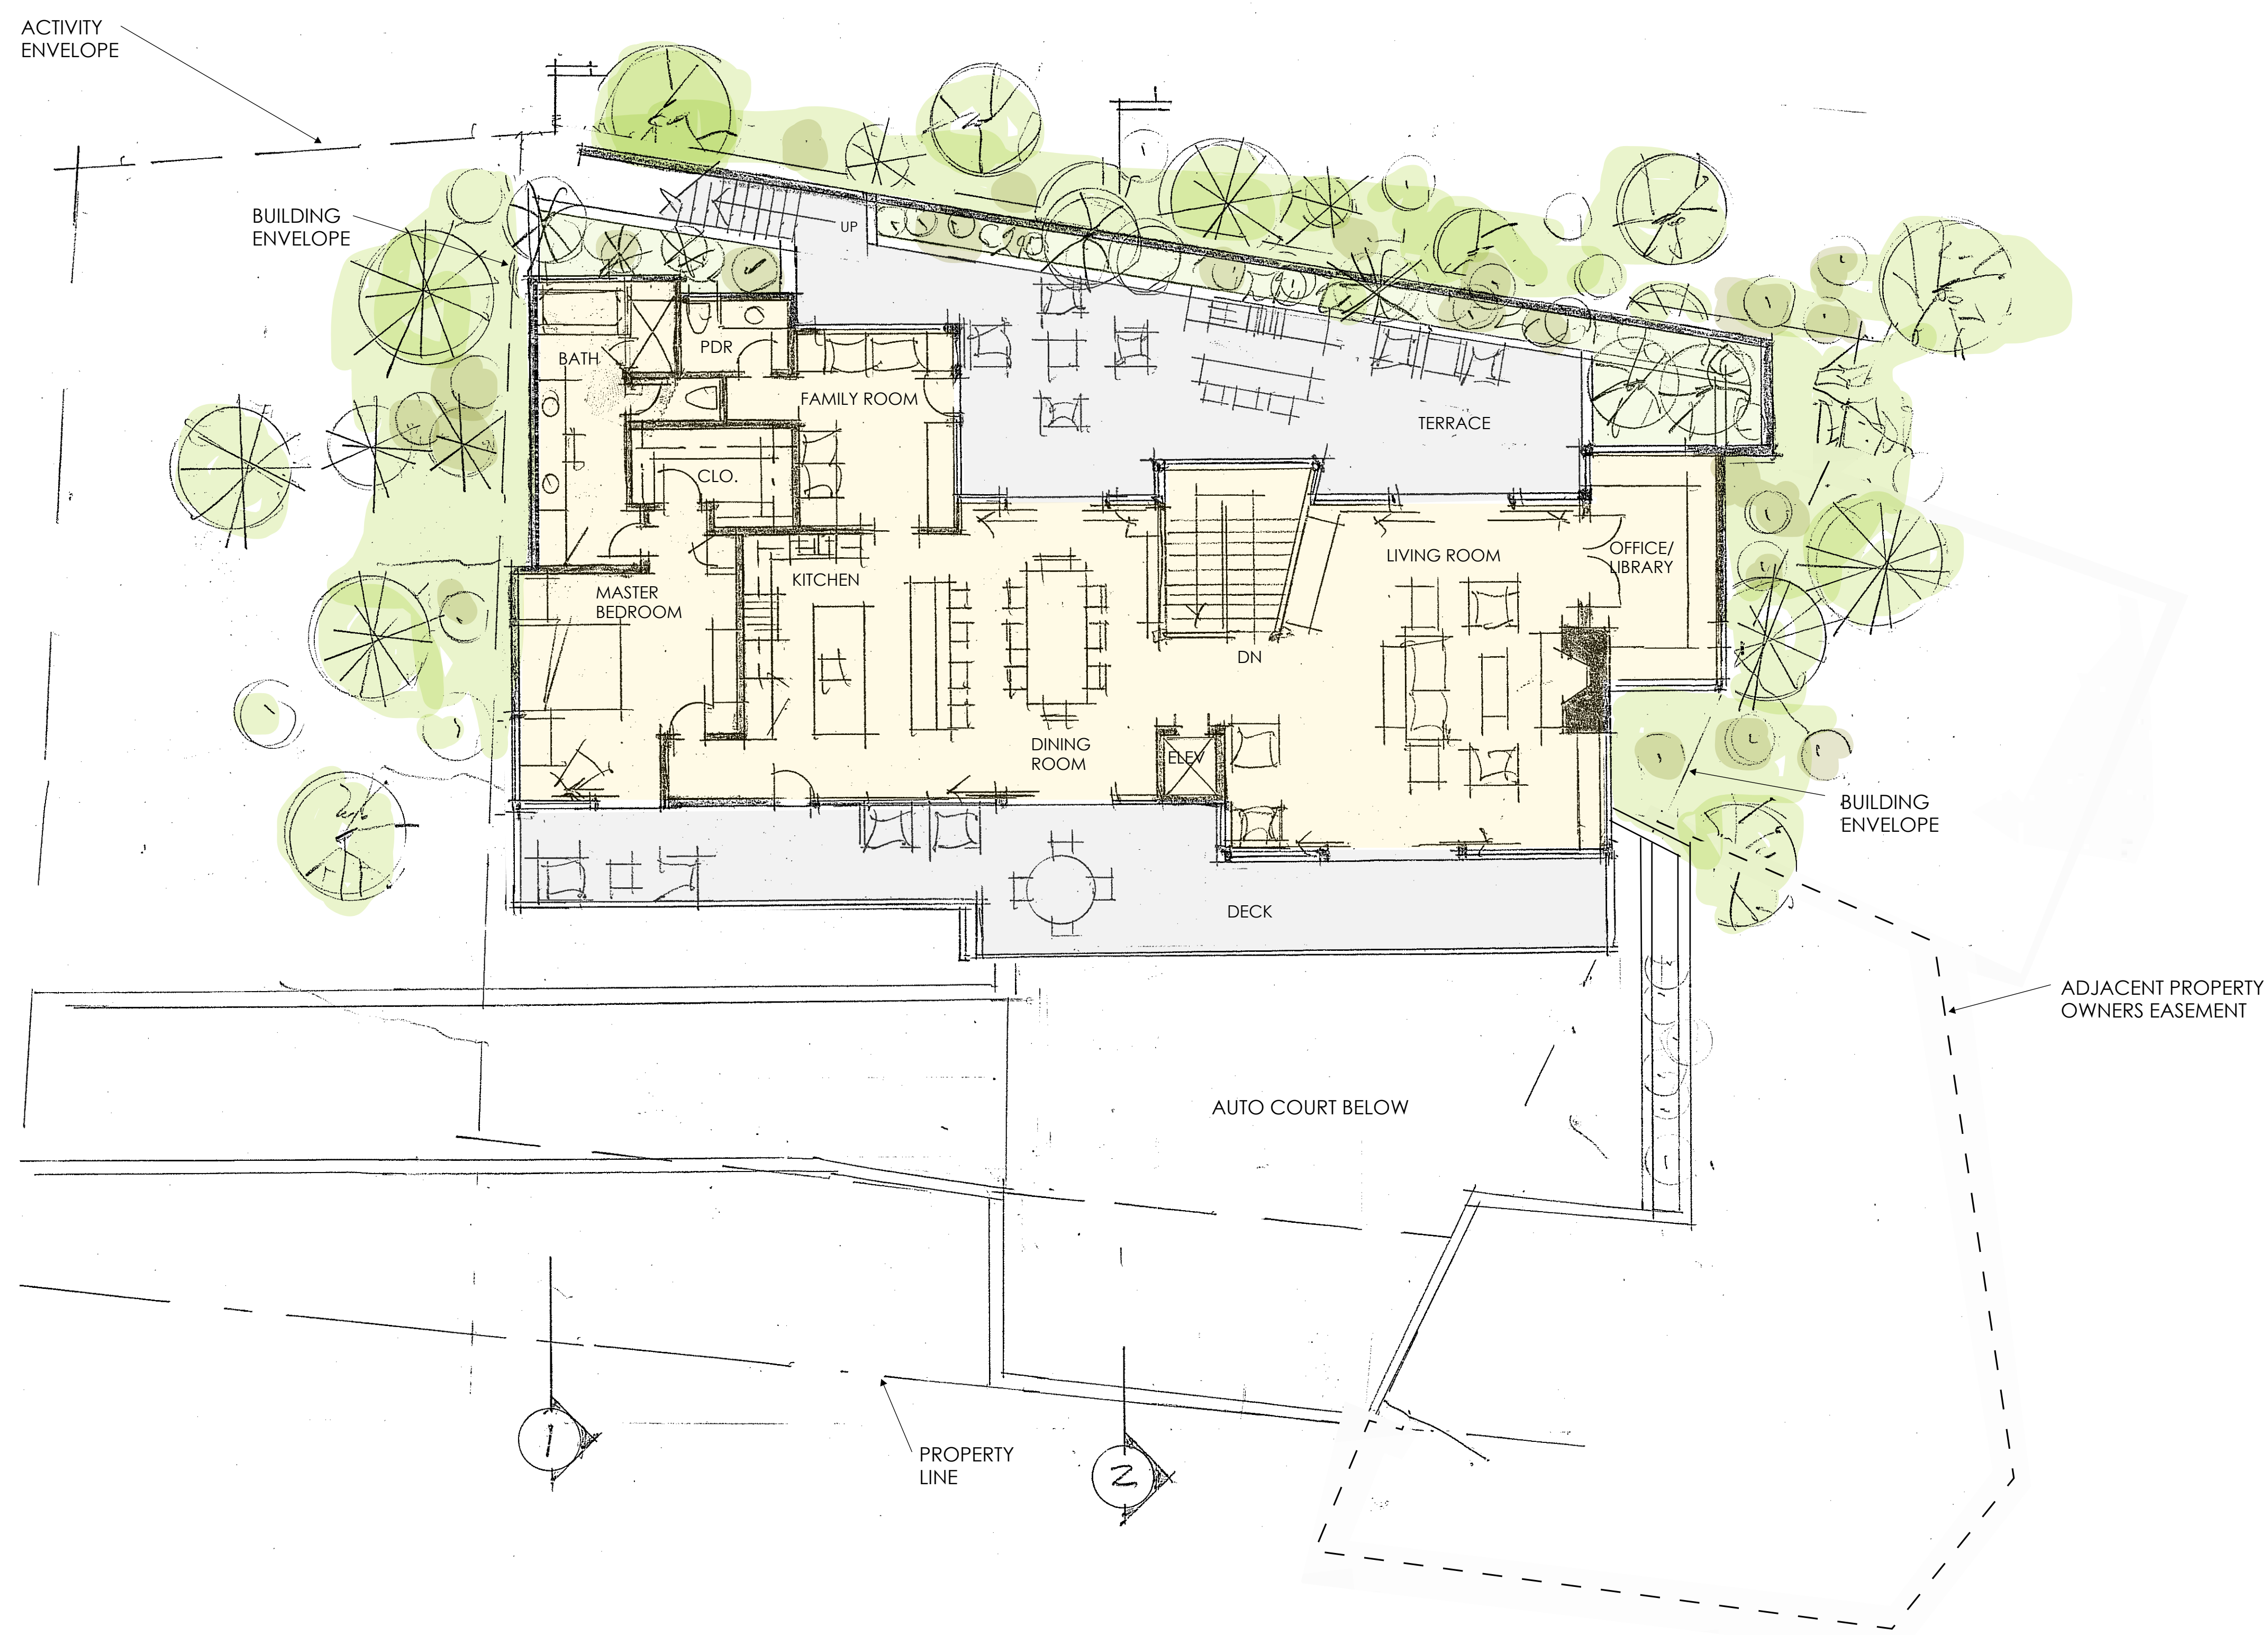

SOUTH ELEVATION

**LOT 13 - ASPEN HIGHLANDS VILLAGE**

ASPEN, CO 81611

Common Area 3G

Lot 13  
0.901 ac.

SITE PLAN

LOT 13 - ASPEN HIGHLANDS VILLAGE

ASPEN, CO 81611

**BASEMENT PLAN**

**LOT 13 - ASPEN HIGHLANDS VILLAGE**

ASPEN, CO 81611

MAIN LEVEL PLAN

LOT 13 - ASPEN HIGHLANDS VILLAGE

ASPEN, CO 81611

UPPER LEVEL PLAN

LOT 13 - ASPEN HIGHLANDS VILLAGE